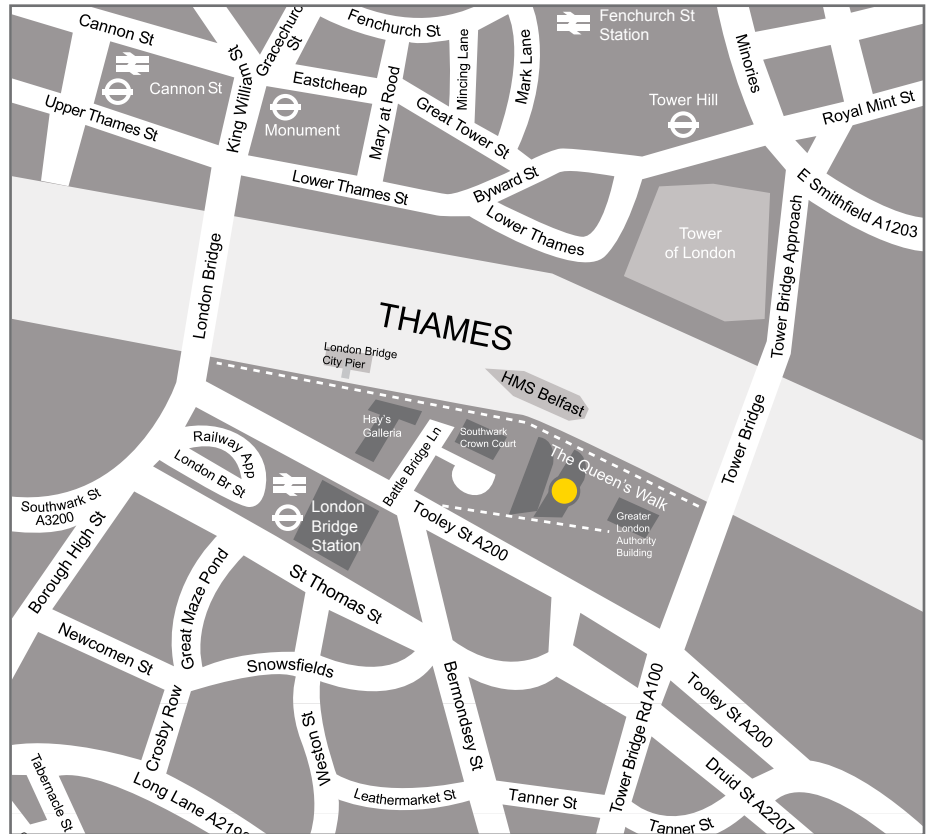

Underground  Pedestrianised walkway - - - - -

How to find us

By road

- ▶ There are no parking spaces at More London Place, however there are public car parks nearby. By pre-arrangement with Ernst & Young Security you can drive into the main More Estate entrance to be dropped off in the basement of 1 More London Place.
- ▶ From London Bridge drive along Tooley Street travelling east, go past the London Dungeon on your right and you will see the Shipwrights Arms public house on your right. There is a sign which says 'GATE No 4' opposite on your left, and twenty yards further on is the entrance to More Estate with a security post manned twenty four hours.

By taxi

- ▶ Recommended taxi drop-off point is outside Southwark Crown Court
- ▶ Walk up the steps to the east of the circle and 1 More London Place is in front of you.

By rail

London Bridge and Fenchurch Street are the nearest mainline stations.

By underground

London Bridge and Tower Hill are the nearest tube stations

- ▶ From London Bridge, take the exit marked Tooley Street and follow the signs for Hays Galleria.